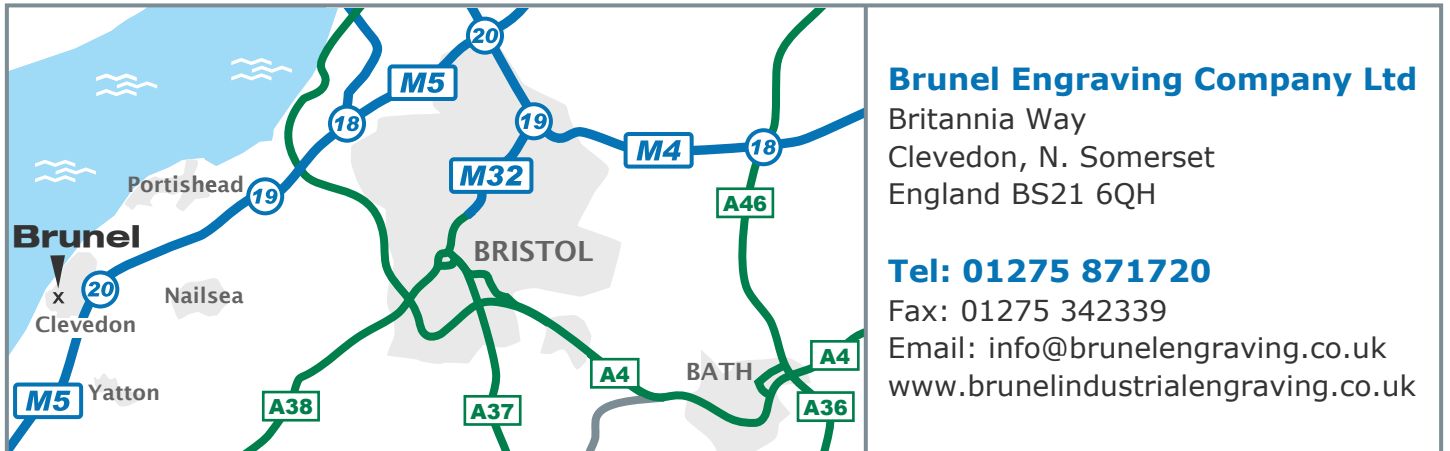

Map & Directions to Brunel Engraving Company Ltd

Directions: From **Junction 20** of the **M5** exit to **Clevedon B3133 (Ettlingen Way)**. At the **roundabout** take the first exit onto **Central Way**. At the **roundabout** near **TESCO** take the **second exit** onto **Southern Way**. **Turn right** onto **Strobe Road** and then **turn left** onto **Britannia Way**. At the **end of Britannia Way** proceed into the **gated car park** and park.